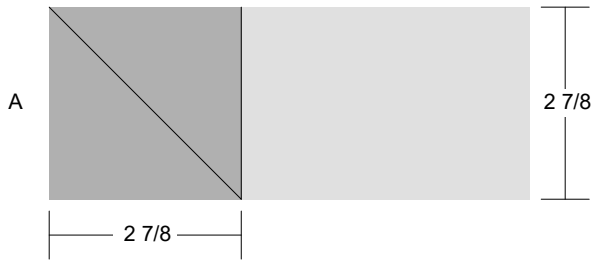

Swamp Angel

Key Block (41/100 actual size)

Cutting Diagrams

4 patches

Patch Count

4 patches

4 patches

8 patches