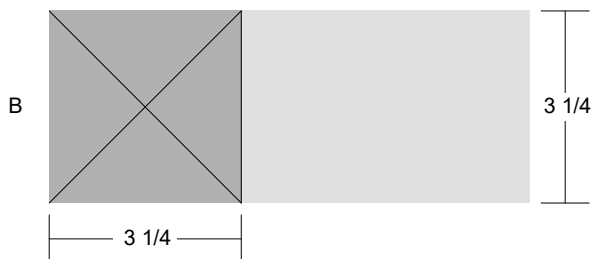

Swamp Angel

Key Block (41/100 actual size)

Cutting Diagrams

4 patches

Patch Count

4 patches

4 patches

8 patches