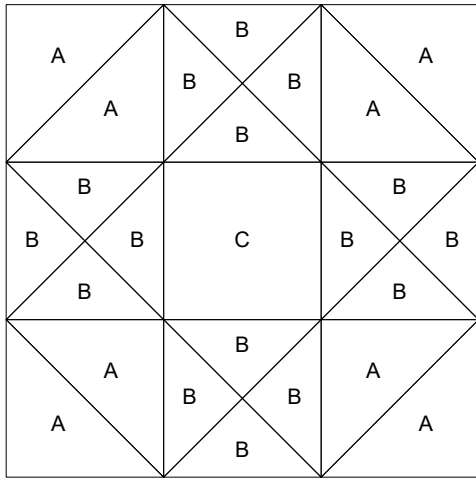

Swamp Angel

Key Block (41/100 actual size)

Cutting Diagrams

4 patches

Patch Count

4 patches

4 patches

8 patches

4 patches

1 patch