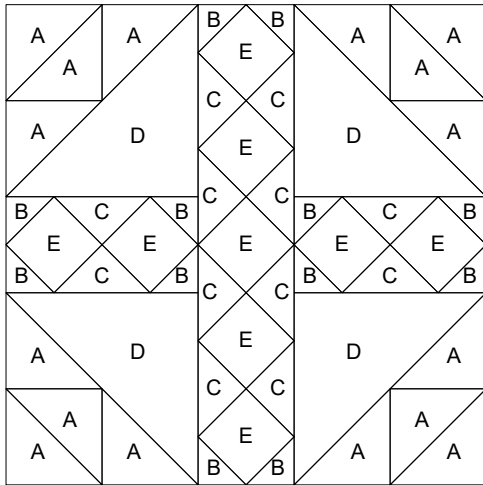

Bird's Nest

Bird's Nest

Key Block (5/20 actual size)

Cutting Diagrams

12 patches

4 patches

12 patches

12 patches

4 patches

4 patches

1 patch

4 patches

EQ Doodle May 2023

Bird's Nest

© Chris Franes and Barbara Chainey, 2023

<https://chrisandbarbaraquilts.wordpress.com/>