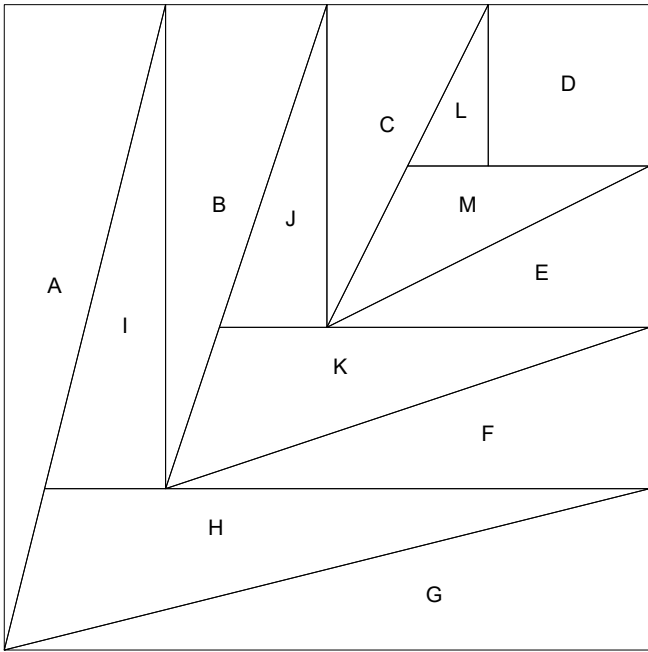

Bluebell

Key Block (28/50 actual size)

Bluebell

Key Block (21/50 actual size)

EQ Doodle April 2023

Bluebell

© Chris Franses and Barbara Chainey, 2023

<https://chrisandbarbaraquilts.wordpress.com/>