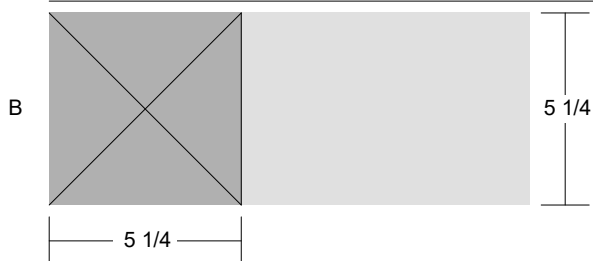

Ohio Star

Key Block (1/5 actual size)

Cutting Diagrams

4 patches

Patch Count

1 patch

4 patches

4 patches