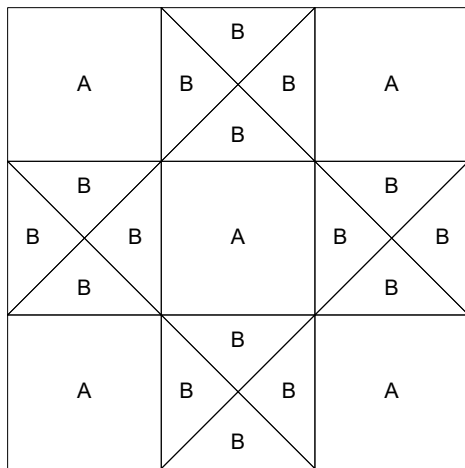

Ohio Star

Key Block (1/5 actual size)

Cutting Diagrams

4 patches

Patch Count

1 patch

4 patches

4 patches

8 patches