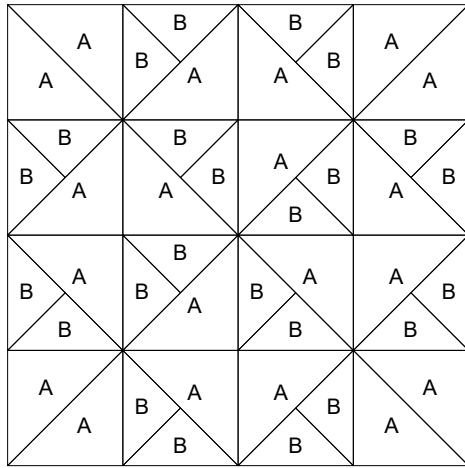

EQ Doodle June 2023

Windmill

© Chris Franes and Barbara Chainey, 2023

<https://chrisandbarbaraquilts.wordpress.com/>

Windmill

Windmill

Key Block (31/100 actual size)

Cutting Diagrams

Patch Count

Windmill

Key Block (1/5 actual size)

Cutting Diagrams

Patch Count