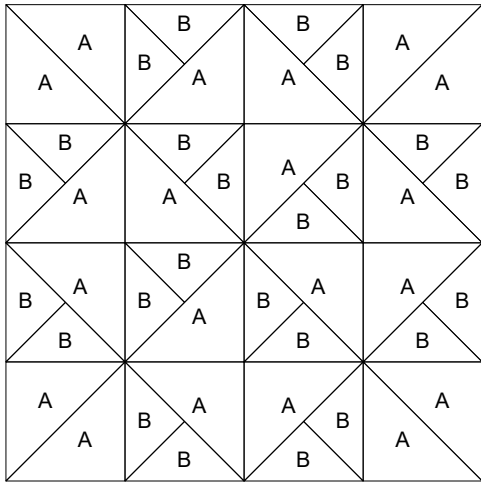

EQ Doodle June 2023

Windmill

© Chris Franes and Barbara Chainey, 2023

<https://chrisandbarbaraquilts.wordpress.com/>

Windmill

Windmill

Key Block (31/100 actual size)

Cutting Diagrams

Patch Count

Windmill

Key Block (1/5 actual size)

Cutting Diagrams

Patch Count