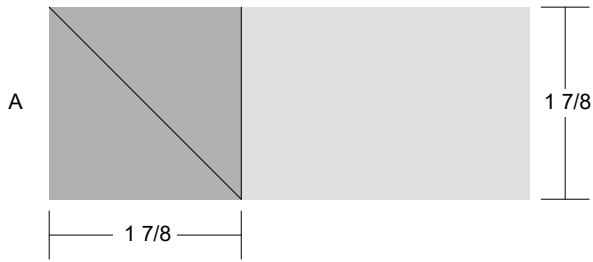

EQ Doodle September 2023
Peach Cobbler

© Chris Franses and Barbara Chainey, 2023

<https://chrisandbarbaraquilts.wordpress.com/>

Peach Cobbler

Peach Cobbler

Key Block (41/100 actual size)

Cutting Diagrams

Patch Count

Peach Cobbler

Key Block (27/100 actual size)

Cutting Diagrams

Patch Count

Peach Cobbler

Key Block (28/50 actual size)

Peach Cobbler

Key Block (37/100 actual size)