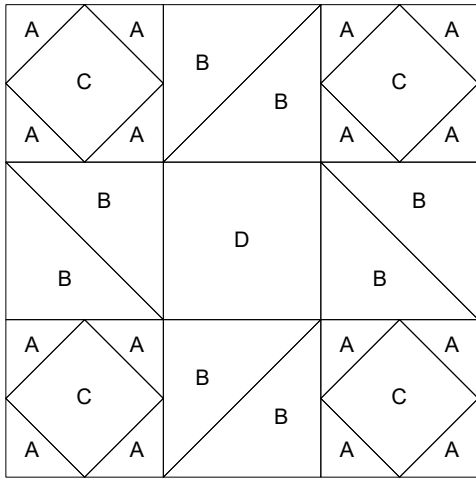

EQ Doodle September 2023
Peach Cobbler

© Chris Franses and Barbara Chainey, 2023

<https://chrisandbarbaraquilts.wordpress.com/>

Peach Cobbler

Peach Cobbler

Key Block (41/100 actual size)

Cutting Diagrams

Patch Count

Peach Cobbler

Key Block (27/100 actual size)

Cutting Diagrams

Patch Count

Peach Cobbler

Key Block (28/50 actual size)

Peach Cobbler

Key Block (37/100 actual size)