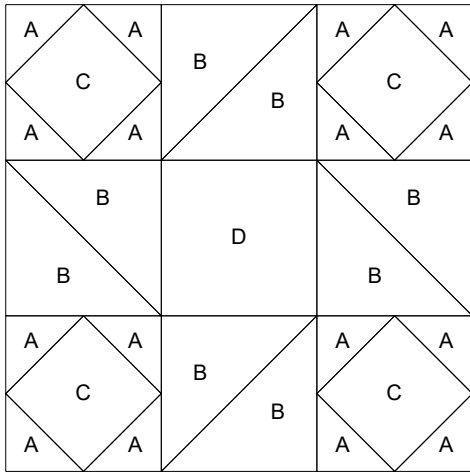

EQ Doodle September 2023
Peach Cobbler

© Chris Franses and Barbara Chainey, 2023

<https://chrisandbarbaraquilts.wordpress.com/>

Peach Cobbler

Peach Cobbler

Key Block (41/100 actual size)

Cutting Diagrams

Patch Count

Peach Cobbler

Key Block (27/100 actual size)

Cutting Diagrams

Patch Count

Peach Cobbler

Key Block (28/50 actual size)

Peach Cobbler

Key Block (37/100 actual size)